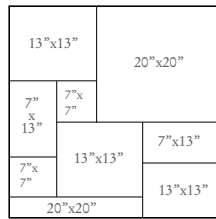

Morfos™ Etolia 20"x 20"  
 Morfos™ Etolia/Tracia Floor Listello 4"x 13"  
 Morfos™ Etolia 7"x 7"

Morfos™ Etolia/Tracia Wall Deco 7"x 7"  
 Morfos™ Etolia V Cap 2"x 7"  
 Morfos™ Etolia V Cap Corner 2"x 2"

**AVAILABLE SIZES**

|   |  |
|---|--|
|   | 20"x20" Field Tile<br>(Nominal 19.69"x19.69")<br>(Nominal 50x50cm)<br>3/8" Thick     |
|  | 13"x13" Field Tile<br>(Nominal 13.11"x13.11")<br>(Nominal 33.3x33.3cm)<br>3/8" Thick |
|  | 7"x13" Field Tile<br>(Nominal 6.5"x13.11")<br>(Nominal 16.5x33.3cm)<br>3/8" Thick    |
|  | 7"x7" Field Tile<br>(Nominal 6.5"x6.5")<br>(Nominal 16.5x16.5cm)<br>3/8" Thick       |

**DECORS**

|   |  |
|---|--|
|  | 4"x13" Floor Listello<br>(Nominal 3.94"x13.11")<br>(Nominal 10x33.3cm)<br>3/8" Thick       |
|  | 4"x4" Floor Listello Corner<br>(Nominal 3.94"x13.11")<br>(Nominal 10x33.3cm)<br>3/8" Thick |
|  | 1"x7" Wall Listello<br>(Nominal 1.54"x6.5")<br>(Nominal 10x10cm)<br>3/8" Thick             |
|  | 7"x7" Wall Deco<br>(Nominal 6.5"x6.5")<br>(Nominal 16.5x16.5cm)<br>3/8" Thick              |

**SUGGESTED PATTERNS**

Hopscotch

Paladio

**MOSAIC**

2"x2" on 13"x13" mesh  
(Nominal 13.11"x13.11")  
(Nominal 33.3x33.3cm)  
3/8" Thick

**COLOR SHADE VARIATION**

Variations in color, shade, and texture are inherent in ceramic tile. Several pieces should be examined collectively prior to installation.